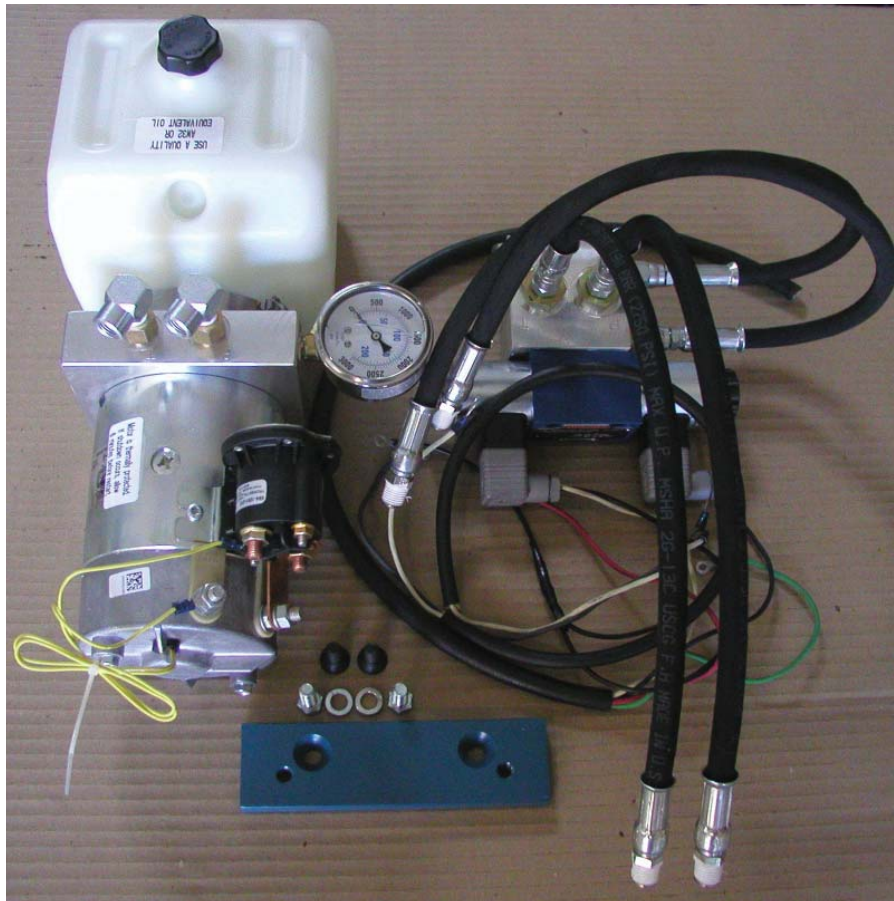

**ATC REMOTE POWER UNIT
 RETROFIT KIT (PRE 2001)
 P/N: 80042004**

QTY	PART#	DESCRIPTION	QTY	PART#	DESCRIPTION
1	80000006-B	KIT-POWER UNIT-12VDC	2	E0401	WIRE CONNECTOR
1	HC0222-12	SOLENOID VALVE-12VDC	2'	E1027	16 GA MTW-BLACK
1	HC0223	MANIFOLD	3'	E0514	16-5 SO CABLE
2	HC0222-A	CONNECTOR-DIN	3'	E0504	16-2 SO CABLE
4	H1544	ADAPTER-#6 JIC X #10 SAE	1	E0404	CONNECTOR 16-14 GA
2	H1641	PLUG-#10 SAE	3	E0405	CONNECTOR 16-14 GA
2	00142001-5	HOSE-ASSY-1/4" X 18"	2	HW0403	BOLT-HHCS-3/8-16 X 1-1/4"
2	00142001-10	HOSE-ASSY-1/4" X 22"	4	HW0108	WASHER-FLAT-3/8"-SAE
2	HW0107	WASHER-LOCK-3/8"	1	80042004-i	INSTALLATION INSTRUCTIONS
2	HW0005	NUT-HEX-3/8-16			