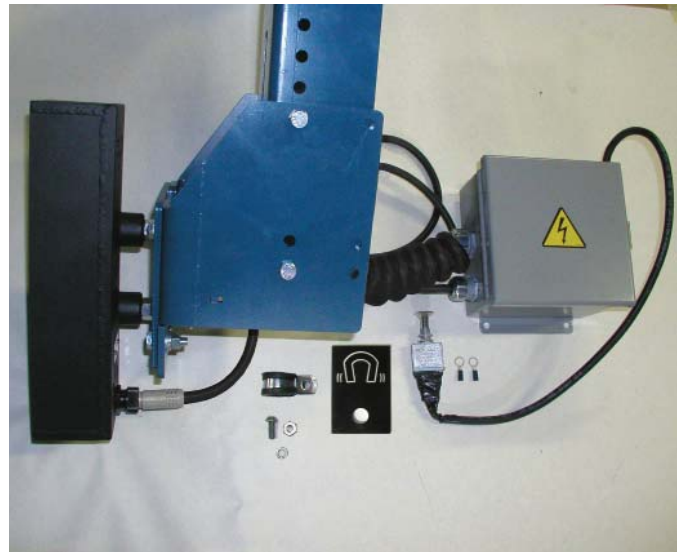

ATC-24 Magnet Arm Retro Kit (12V) P/N: 80052007

**NOTE: KIT SHIPS ASSEMBLED*

QTY	PART#	DESCRIPTION
1	08052006	EXTRACTOR ARM ASSEMBLY-ATC-24
1	08032014	MAGNET-ATC
1	80032005	MAGNET RELAY KIT (12V)
1	80092006	MAGNET STUD KIT
1	80032004	MAGNET COIL CABLE KIT
1	08096006	PLATE-LABEL-MAGNET
3"	HW1042	DOUBLE-SIDED TAPE
1	80052006-i	INSTALLATION INSTRUCTIONS