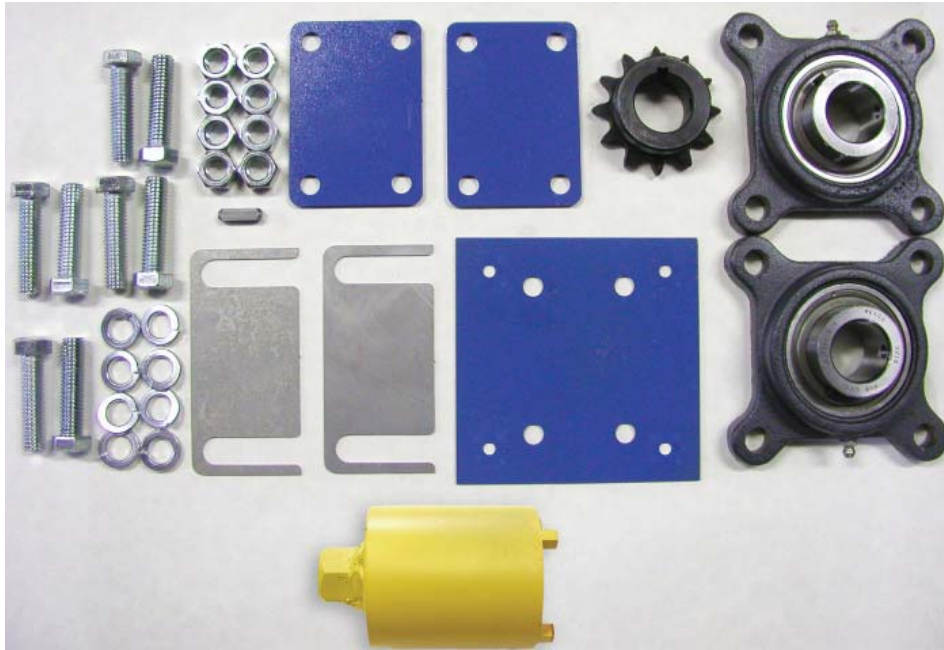

**BATTERY EXTRACTOR  
 LEAD SCREW FIELD RETRO KIT  
 P/N: 80252011**

QTY	PART#	DESCRIPTION
1	43024001	LEAD SCREW
1	PT0119	SPROCKET-50B15 X 1 3/16"
1	43097004	KEY-1/4" X 7/8"
2	PT0406	BEARING-FLANGE-4 BOLT-1 3/16"
8	HW0504	BOLT-HHCS-1/2-13 X 2"
8	HW0007	NUT-HEX-1/2-13
8	HW0110	WASHER-LOCK-1/2"
2	43057019	BEARING COVER
2	43057022	SHIM-18 GA.
2	43057031	SHIM-12 GA. (NOT SHOWN)
2	43057032	SHIM-14 GA. (NOT SHOWN)
1	43050001	SPANNER WRENCH
1	43057018	TEMPLATE-BEARING MOUNTING
1	80252011-i	INSTALLATION INSTRUCTIONS