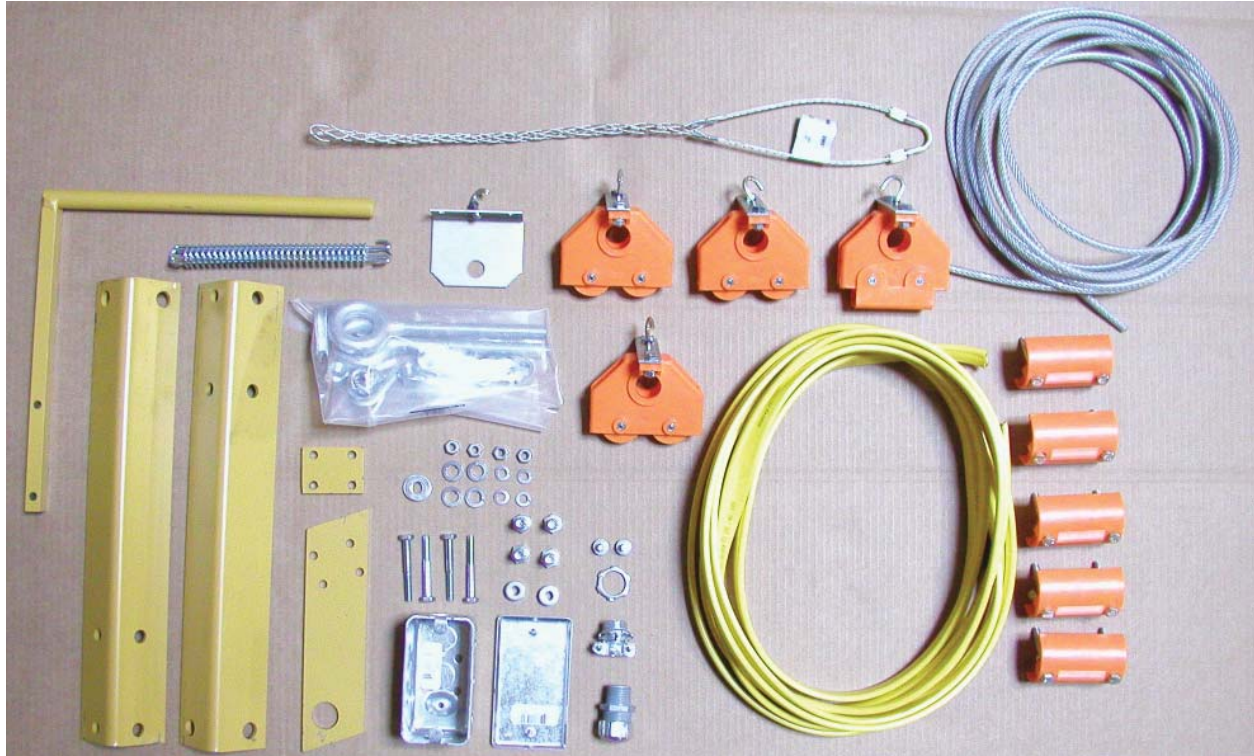

PGC FESTOON KIT
P/N: PGC-CFS-A

QTY	PART#	DESCRIPTION	QTY	PART#	DESCRIPTION
1	14015004	TOW ARM	3	SWS0015	CABLE TROLLEY
2	14617122	BRACKET-CABLE	5	SWS0021	CLAMP-FLAT CABLE
24'	CF0050	CABLE-FLAT-14-4	1	E0629	SPRING-SHOCK
23'	CF0055	CABLE-NYLON COATED	1	E0630	CABLE GRIP
4	HW0107	WASHER-LOCK-3/8"	1	E0622	RESTRAINT-1/2"
4	HW0108	WASHER-FLAT-3/8"-SAE	1	E0617	LOCKNUT-CONDUIT-1/2"
1	E0611	BOX-JUNCTION-2" X 4"	1	E0624	CONNECTOR-1/2"
1	E0612	COVER-BOX JUNCTION	1	14017022	TOW ARM BRACKET
2	HW0301	BOLT-SELF TAP "F"-1/4-20 X 1/2"	1	14017019	MOUNTING PLATE
4	HW0401	BOLT-HHCS-3/8-16 X 3/4"	4	HW0305	BOLT-HHCS-1/4-20 X 2"
1	SWS0001	HARDWARE KIT	4	HW0002	NUT-HEX-1/4-20
1	SWS0005	CLAMP-FIXED END	4	HW0103	WASHER-LOCK-1/4"
1	SWS0010	TOW TROLLEY	8	HW0104	WASHER-FLAT-1/4"-SAE